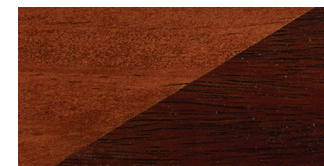

Exterior stains and oils can be used to nourish, rejuvenate, beautify and enhance timber. They also protect the timber from UV damage and moisture, keeping your timber beautiful for years to come.

We've taken the guess work out of selecting the right stain for your project – Procoat Stains and Oils have been developed using the latest technologies, creating a premium range designed for use on all exterior timber. So, no matter what your chosen colour and product, you'll achieve premium results.

All Procoat products are proudly made in NZ.

The colours on this chart are representations only. Due to limitations in the printing process, these may not represent the true colour. Oils and stains will appear different on different timbers. Consult the product label and technical data sheets for application details.

Deck & Exterior Oil Stain

Created using the latest in oil stain technology, this premium linseed oil modified stain provides colour and protection to all exterior timber. Ideal for all exterior timber, including weatherboards, decks, fences, pergolas and timber furniture.

- ✓ Provides exceptional colour and protection to all exterior timber surfaces
- ✓ Enriched with linseed oil to nourish and rejuvenate
- ✓ Advanced UV blocking pigments protect the timber from sun damage
- ✓ Enhances the natural grain of the timber
- ✓ Available in solvent based and waterbased formulas
- ✓ Coverage up to 12m² per litre, depending on the timber type

Colour samples are shown on pine (top) and cedar. Stain colours will vary depending on the timber being stained.

*Can also be used to rejuvenate previously stained timber and enhance natural timbers.

Premium Furniture & Decking Oil