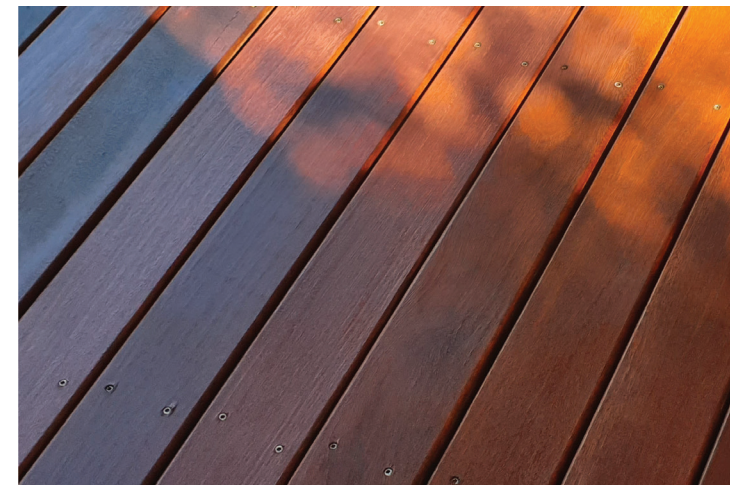

Colour samples are shown on pine (top) and kwila. Stain colours will vary depending on the timber being stained.

*Can also be used to rejuvenate previously stained timber and enhance natural timbers.