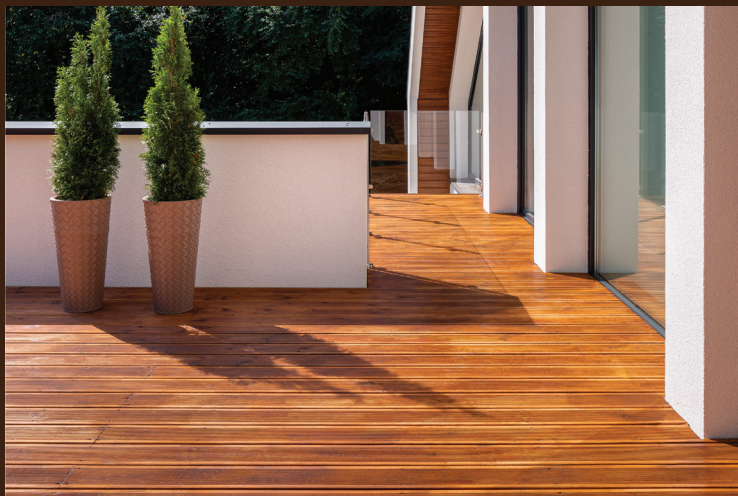

procoat

Premium Stains & Oils
for Exterior Timber

Proudly made in NZ, designed for superior performance
in NZ conditions

---

by aalto

Aalto Group Ltd.
7 Akatea Road, Glendene, Auckland 0602
p: 0800 761 333 w: aalto.co.nz